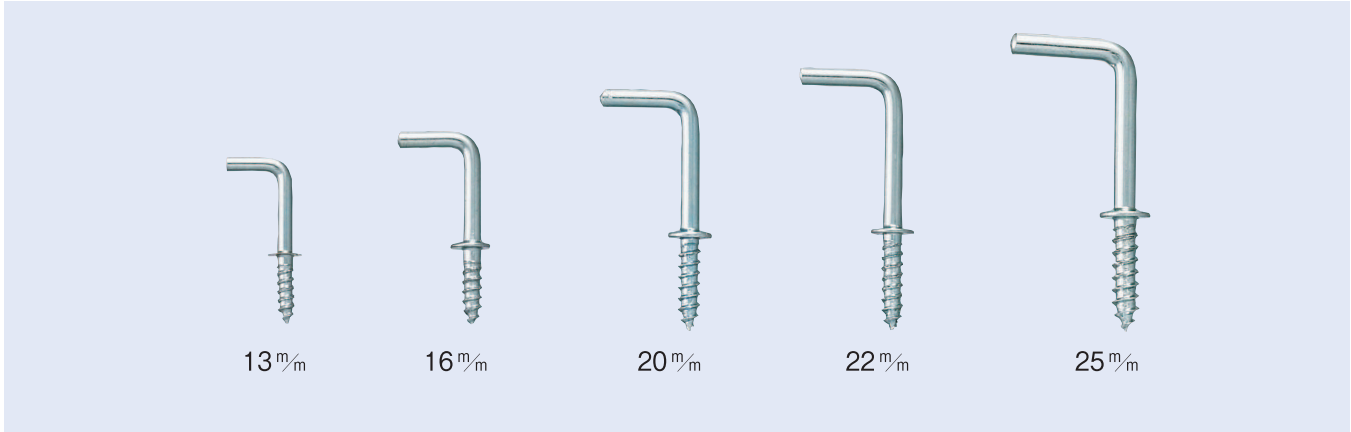

ATU-2 鉄ユニクロメッキ洋折 / ATB-2 鉄真鍮メッキ洋折

Steel Square Hooks Uni-chrome Plated / Steel Square Hooks Brass Plated

2014改