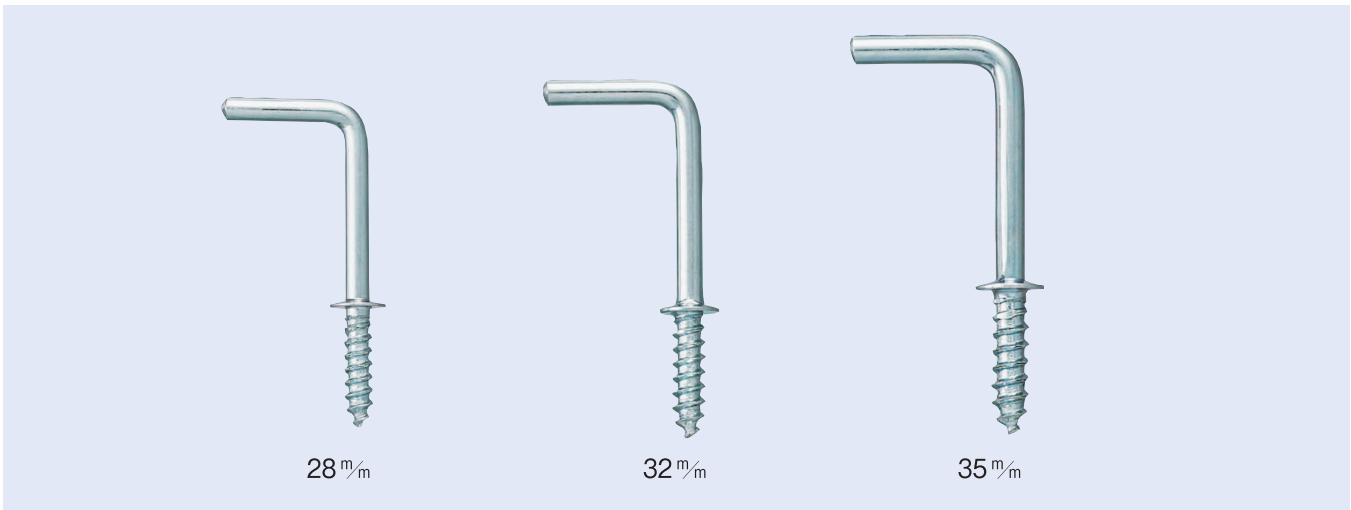

ATU-2 鉄ユニクロメッキ洋折 / ATB-2 鉄真鍮メッキ洋折

Steel Square Hooks Uni-chrome Plated / Steel Square Hooks Brass Plated

2014改